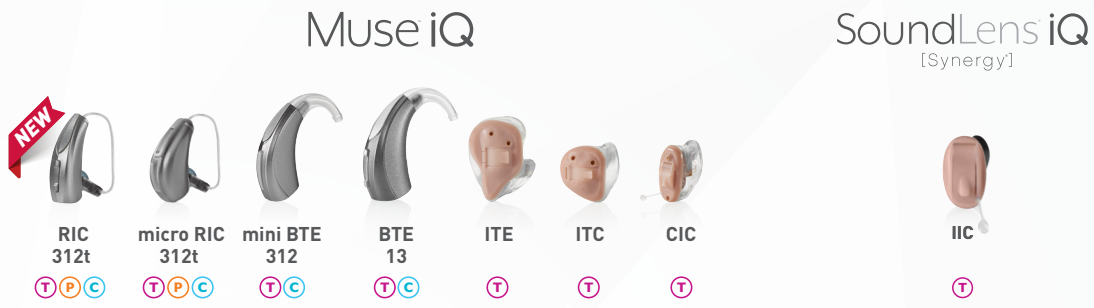

Morel Benefits Pricing

900SYNC TECHNOLOGY

Muse iQ

PREMIUM

i2400 wireless

\$2,675
SAVINGS
\$650

INVOICE PRICE
\$2,025

ADVANCED

i2000 wireless

\$1,875
SAVINGS
\$450

INVOICE PRICE
\$1,425

SELECT

i1600 wireless

\$1,475
SAVINGS
\$655

INVOICE PRICE
\$820

SoundLens iQ [Synergy]